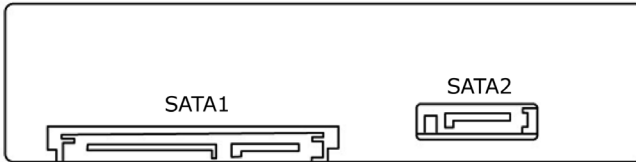

4. Technical Data

- Interface:** 1 x 22pin SATA connector
1 x 7pin SATA connector
- Material:** SECC/Plastic
- Dimension:** 101.5 x 135 x 25.2 mm
- Weight:** 230g
- HDD height:** max 9.5mm

5. Front Panel and Tray Lock

The tray lock has no power switching function. It locks only the tray mechanically against improper operation or sliding out.

6. LED Indication

Action	LED Indication
Power on	LED shines blue
HDD access	LED blinks purple

7. Assembly of HDD and into PC

8. Configuration on the Back Panel

9. Function

Each HDD is only ("1 to 1") passed through to Mainboard. The two HDD remain independent from each other and the computer sees 2 independent drives.