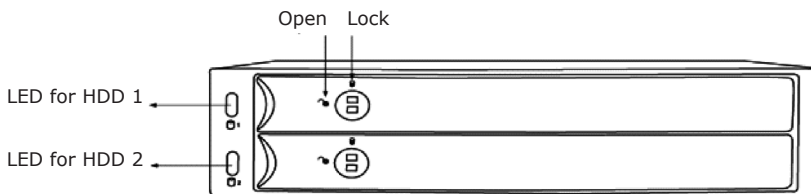

1. Model – HDD – Host Interface – Colour

Model	HDD	Host Interface	Colour
IB-2223StS	2x 2.5" SATA	2x SATA	black

2. Package Content

1x 2 bay internal HDD enclosure, 2x key, 6x screw, 1x manual

3. Key Features

- 2x 2.5" SATA HDD (max 9.5mm high) or SSD in 1x 3.5" bay
- Easy Swap® – tool less HDD or SSD installation and exchange
- Hard disk capacity not limited
- SATA host interface 3.0 Gbit/s
- Key lock on HDD panel
- LED for power and HDD access
- Plug & Play and Hot Swap
- Support all OS systems

4. Technical Data

1. **Interface:** 1 x 22pin SATA connector
   1 x 7pin SATA connector
2. **Material:** SECC/Plastic
3. **Dimension:** 101.5 x 135 x 25.2 mm
4. **Weight:** 230g
5. **HDD height:** max 9.5mm

5. Front Panel and Tray Lock

The tray lock has no power switching function. It locks only the tray mechanically against improper operation or sliding out.