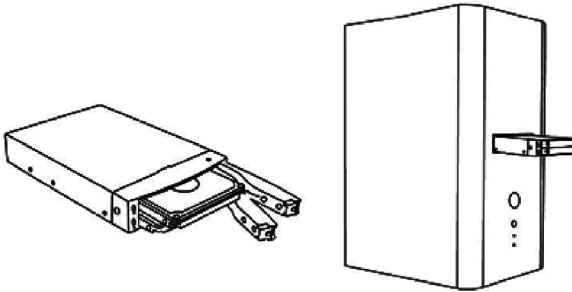

6. LED Indication

Action	LED Indication
Power on	LED shines blue
HDD access	LED blinks purple

7. Assembly of HDD and into PC