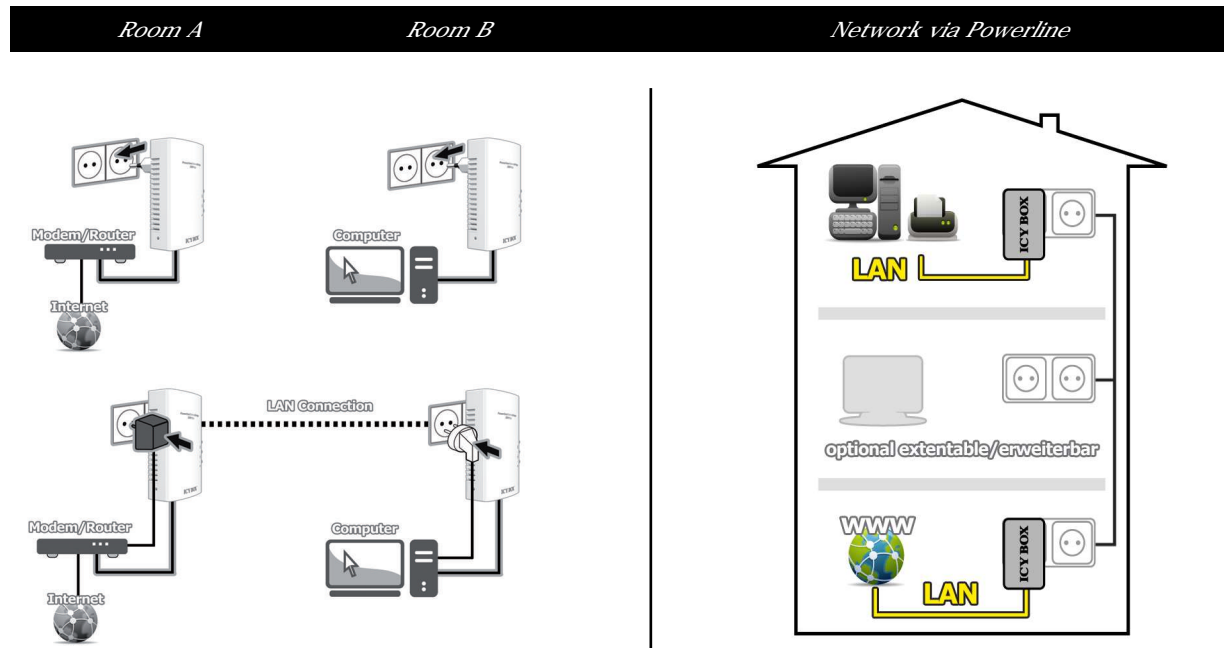

Application example:

ICY BOX Powerline Models

The Powerline adapters IB-PL200, PL250-IB and the IB-PL500 are available now at extremely low introductory prices as starter kits (consists of two adapters) as well as single items, the IB-PL550 follows at the end of February.