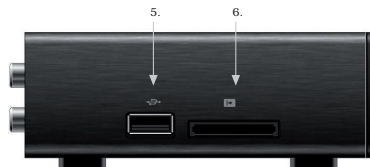

ICY BOX®

www.icybox.de

Front view / Side view

1. USB LED
2. Power LED
3. Infrared window
4. Power button
5. USB host interface
6. Memory card slot

Rear view

1. Power supply IN
2. RJ-45 10/100 Mbp/s interface
3. HDMI 1.3 interface
4. Composite interface
5. Stereo L/R interface
6. Component interface
7. USB host interface
8. S/PDIF optical interface