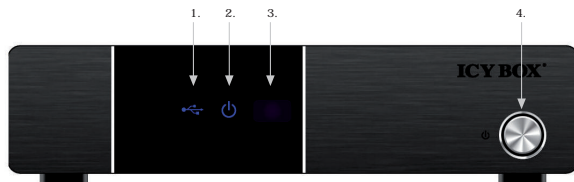

ICY BOX IB-MP305 is the media player which virtually fulfills every need. It is a specialist for Full High definition formats. This means dissolution of 1920 x 1080 p. It supports all common video and audio formats, including Flash video, Dolby Digital and DTS, all are delivered also through HDMI. The ideal stage for its employment is a Full-HD TV set or a home cinema system with demanding audio components. Even in the future the IB-MP305 will be in the lead as its firmware is updatable. Media files are fed to the ICY BOX via LAN, Wi-Fi, USB or card reader. The processor is an RTD 1073 by Realtek.

As a multi media player that works without an HDD this ICY BOX is the perfect bargain for film and music lovers who are reluctant to format another HDD or who simply worry about a potential noise in the living room. Users who don't have such concerns might connect an external HDD, maybe in an ICY BOX enclosure.

ICY BOX®

www.icybox.de

Front view / Side view

1. USB LED
2. Power LED
3. Infrared window
4. Power button
5. USB host interface
6. Memory card slot

Rear view

1. Power supply IN
2. RJ-45 10/100 Mbp/s interface
3. HDMI 1.3 interface
4. Composite interface
5. Stereo L/R interface
6. Component interface
7. USB host interface
8. S/PDIF optical interface