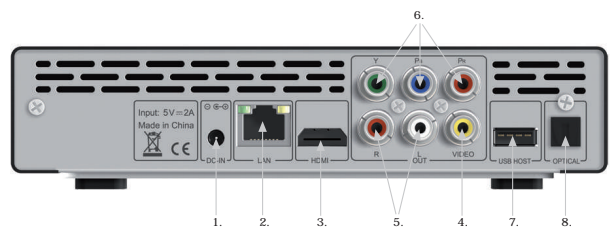

ICY BOX IB-MP305 is the media player which virtually fulfills every need. It is a specialist for Full High definition formats. This means dissolution of 1920 x 1080 p. It supports all common video and audio formats, including Flash video, Dolby Digital and DTS, all are delivered also through HDMI. The ideal stage for its employment is a Full-HD TV set or a home cinema system with demanding audio components. Even in the future the IB-MP305 will be in the lead as its firmware is updatable. Media files are fed to the ICY BOX via LAN, Wi-Fi, USB or card reader. The processor is an RTD 1073 by Realtek.

ICY BOX®

www.icybox.de

Front view / Side view

1. USB LED
2. Power LED
3. Infrared window
4. Power button
5. USB host interface
6. Memory card slot

Rear view

1. Power supply IN
2. RJ-45 10/100 Mbp/s interface
3. HDMI 1.3 interface
4. Composite interface
5. Stereo L/R interface
6. Component interface
7. USB host interface
8. S/PDIF optical interface

Technical data	
Model	IB-MP305A-B
Article No. / EAN code	25307 / 4250078184447
Colour	Black
Brand	ICY BOX
Article text	Full HD Network Multimedia Adapter
Processor/System board	RealTek RTD1073
Network support	LAN 10/100 Mbps, RJ-45, WLAN up to WiFi iEEE802.11n (by optional WiFi dongle)
Network protocol	SAMBA (SMB), UPnP
WEB function	Webradio (MMS based)
File system	NTFS/FAT32
Integrated card reader	SD, SD-HC/MMC/MS
External data interface	2x USB2.0 host, 1x card slot
External video interface output	Composite, Component, HDMI 1.3a (up to 1920x1080p)
External audio interface	Stereo L/R, SPDIF (optical)
Power supply	Wall power supply: AC 100-240 V, 50-60 Hz, 35 W, DC 5 V, 2,4 A