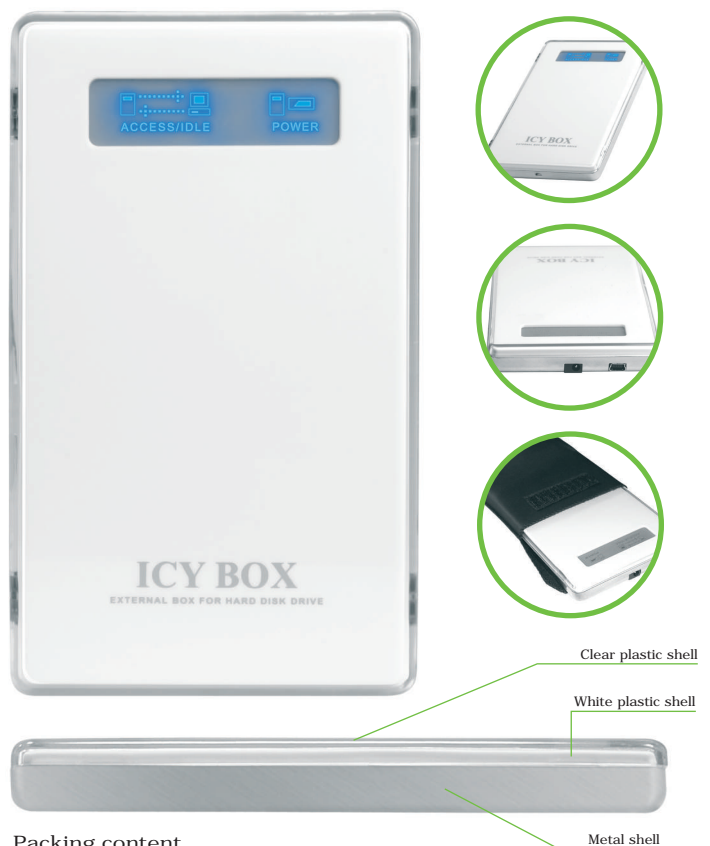

Packing content

1x Case, 1x Leather Pocket, 1x USB Data cable Y-Type, 1x Screw driver, 1x CD, 1x Manual