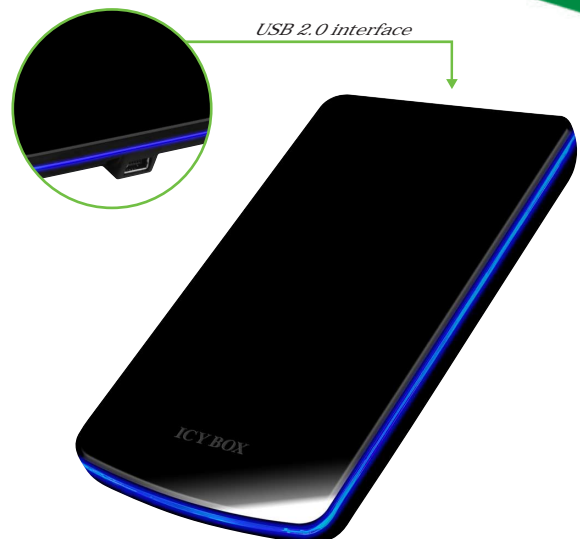

IB-271StU-B
External enclosure for 2.5" SATA HDDs

Key features

- Stylish blue lighting case edge
- LED indicates power and flashes during HDD access
- USB 2.0 host interface 480 Mbit/s
- HDD up to 9.5 mm height, capacity not limited
- Supports: PC & Mac (Windows 98/ME/2000/XP/Vista/7, OS> 9.1)
- Hot Plug & Play and Hot Swap

Blue Edge Light

As soon as you connect the USB cable, the edge starts to shine continuously in blue. As soon as you access the HDD, 2.5", SATA, the blue edge-light starts to flash. Everything under control.

Technical data

Model	IB-271StU-B	Hot Swap	Yes
Article No.	20277	Plug & Play	Yes
EAN code	4250078184324	External data interface	1x USB 2.0
Brand	ICY BOX	Operating system	OS independent
Article text	USB 2.0 enclosure for 2.5" SATA HDDs	Transfer rate	USB 2.0 up to 480 Mbit/s
Colour	Black (glossy)	Power switch	No
Material	Plastic	LED	Power: continuous blue lighting
HDD interface	1x 2.5" SATA	Power connector	HDD access: blue light flashing
HDD height	Up to 9.5 mm		USB powered,
HDD capacity	No limit		Y-Cable for additional power (only when necessary)

Packing content : 1x IB-271StU-B, 1x USB data cable Y-Type, 1x manual

Logistical data

Packing unit:	40 pcs./carton	Dimension/Carton:	570x413x407 mm	Import tax:	84733080
Total weight:	12.1 kg/carton	Dimension (with packing):	198x138x70 mm		
Gross weight:	0.302 kg	Dimension of article:	84x15x135 mm		
Net weight:	0.065 kg	Country of Origin:	China		