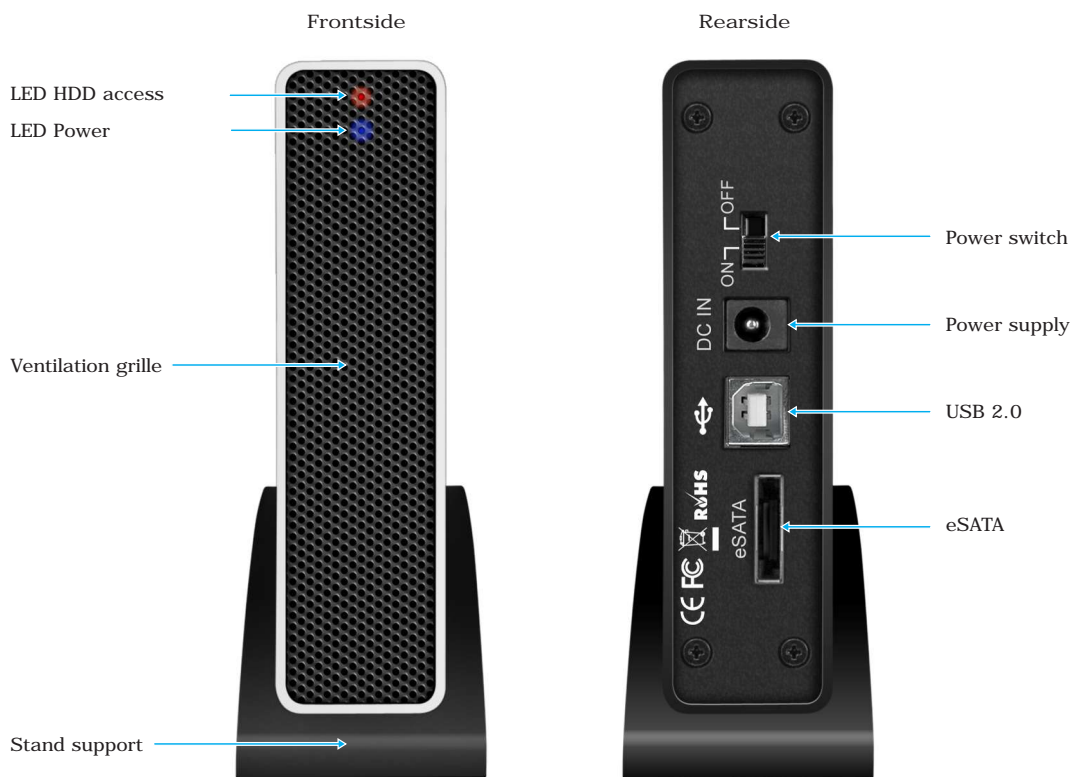

IB-318StUS2-B
External Enclosure for 3.5" SATA HDD

Key features

- Premium aluminium case
- HDD capacity 3.5" up to 1 TB
- Supports: PC & Mac (Windows 98/ME/2000/XP/Vista, OS >9.1)
- Horizontal or Vertical with Stand
- Low noise, fanless design
- Hot Plug & Play and Hot Swap
- Transfer rates: USB 2.0 up to 480 Mbit/s, eSATA up to 3 Gbit/s
- On-/Off switch
- Wall power supply (100-240 V), 12 V/2 A, 24 W

Technical data

Model	IB-318StUS2-B
Article-No.	21403
EAN code	4250078184140
Brand	ICY BOX
Colour	Black
Material	Aluminium
Article text	External Enclosure for 3.5" SATA HDD
Chip set	JMicron
HDD interface	3.5" SATA
HDD capacity	Up to 1 TB
External data interface	USB 2.0 & eSATA
Datatransfer	USB 2.0 up to 480 Mbit/s, eSATA up to 3 Gbit/s
Power switch	Yes
Power connector	Wall power supply: AC: 100-240 V, 50-60 Hz/0,8 A/24 W; DC: 12 V / 2 A

ICY BOX with German virtues

Hardworking: with USB data-transfer rates of up to 480 Mbit/s are possible, with eSATA even up to 3 Gbit/s. Strong: aluminium case. Ready to be of service: Hot Swap and Easy Plug and Play for fast and easy change of hard drives. Low profile: silent, as without fan.