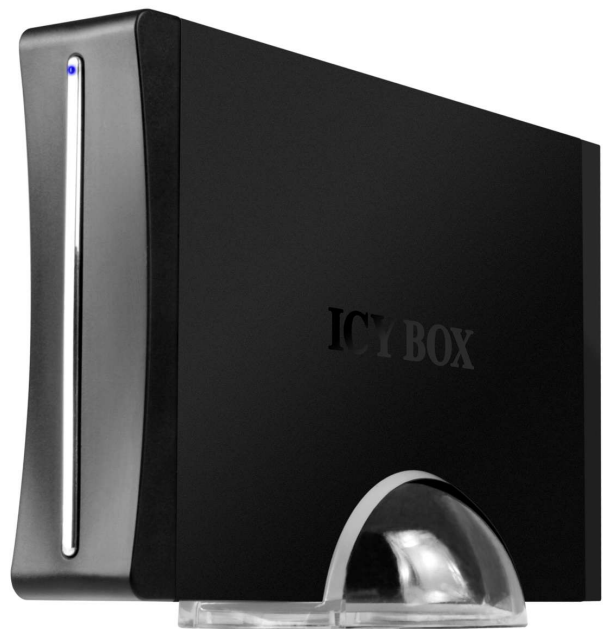

IB-319StUS2-B External enclosure for 3.5" SATA HDD

Key features

- Premium aluminium case
- HDD capacity unlimited
- Supports: Windows, MAC OS >9.1
- Horizontal or vertical with stand
- Low noise, fanless design
- Hot Plug & Play and Hot Swap
- Transfer rates: USB 2.0 up to 480 Mbit/s, eSATA up to 3 Gbit/s

Technical Data

Model	IB-319StUS2-B
Article No.	21319
EAN code	4250078184485
Brand	ICY BOX
Article text	Aluminum enclosure for 3.5" SATA HDDs with USB 2.0 and eSATA interface
Colour	Black
Material	Aluminum
HDD interface	1x 3.5" SATA I/II
HDD capacity	No limit
Hot Swap	Yes
Plug & Play	Yes
External data interface	1x USB 2.0, 1x eSATA
Operating system	Windows, MAC OS >9.1
Transfer rate	USB 2.0 up to 480 Mbit/s, eSATA up to 3 Gbit/s
Fan	Fanless design
Power switch	Yes
LED	Power and HDD access
Power connector	Wall power supply: AC: 100-240 V, 50-60 Hz/ max. 0.7 A, DC: 12 V/2 A

Switch on and Forget

The ICY BOX IB-319StUS2-B is a undemanding, quiet and particularly reliable worker. Undemanding: insert HDD, position ICY BOX, connect – power and USB 2.0 or eSATA. Nevertheless, if you want to change the HDD, you can do it with the PC running, just disconnect (Hot Plug & Play, Hot Swap). Quiet: the aluminium casing dissipates the heat, noisy fans aren't needed. Reliable: it's a typical ICY BOX. If you want to save power, you can even switch it off.

Packing content: 1x IB-319StUS2-B, 1x wall power supply, 1x USB data cable, 1x eSATA data cable, 1x stand, 1x manual

Logistical data

Packing unit:	10 pcs./carton	Dimension / carton:	575x303x382 mm	Import tax:	84733080
Total weight:	9.3 kg/carton	Dimension (incl. packing):	285x175x110 mm		
Gross weight (inc. packing):	0.86 kg	Dimension from article:	195x118x32 mm		
Net weight:	0.33 kg	Country of origin:	China		