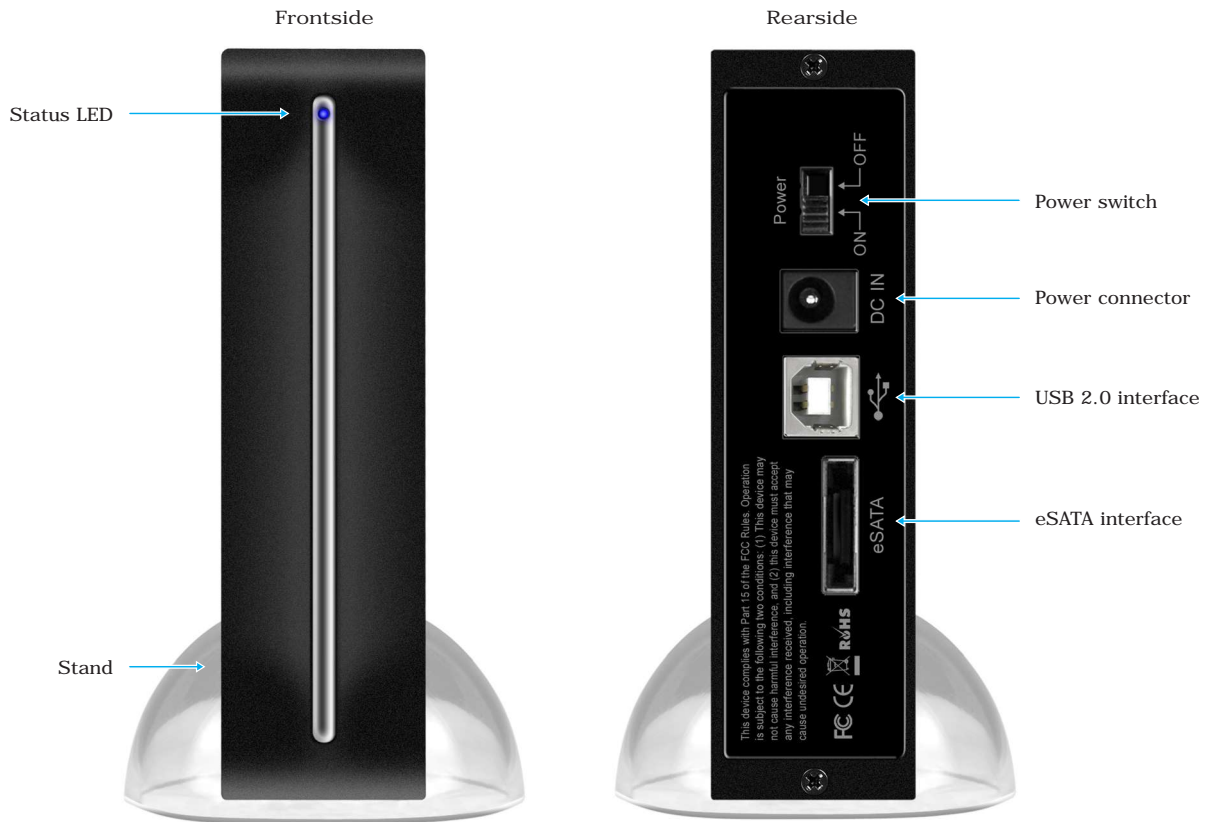

IB-319StUS2-B External enclosure for 3.5" SATA HDD

Key features

- Premium aluminium case
- HDD capacity unlimited
- Supports: Windows, MAC OS >9.1
- Horizontal or vertical with stand
- Low noise, fanless design
- Hot Plug & Play and Hot Swap
- Transfer rates: USB 2.0 up to 480 Mbit/s, eSATA up to 3 Gbit/s

Technical Data

Model	IB-319StUS2-B
Article No.	21319
EAN code	4250078184485
Brand	ICY BOX
Article text	Aluminum enclosure for 3.5" SATA HDDs with USB 2.0 and eSATA interface
Colour	Black
Material	Aluminum
HDD interface	1x 3.5" SATA I/II
HDD capacity	No limit
Hot Swap	Yes
Plug & Play	Yes
External data interface	1x USB 2.0, 1x eSATA
Operating system	Windows, MAC OS >9.1
Transfer rate	USB 2.0 up to 480 Mbit/s, eSATA up to 3 Gbit/s
Fan	Fanless design
Power switch	Yes
LED	Power and HDD access
Power connector	Wall power supply: AC: 100-240 V, 50-60 Hz/ max. 0.7 A, DC: 12 V/2 A

Switch on and Forget

The ICY BOX IB-319StUS2-B is a undemanding, quiet and particularly reliable worker. Undemanding: insert HDD, position ICY BOX, connect – power and USB 2.0 or eSATA. Nevertheless, if you want to change the HDD, you can do it with the PC running, just disconnect (Hot Plug & Play, Hot Swap). Quiet: the aluminium casing dissipates the heat, noisy fans aren't needed. Reliable: it's a typical ICY BOX. If you want to save power, you can even switch it off.

Packing content: 1x IB-319StUS2-B, 1x wall power supply, 1x USB data cable, 1x eSATA data cable, 1x stand, 1x manual

Logistical data

Packing unit:	10 pcs./carton	Dimension / carton:	575x303x382 mm	Import tax:	84733080
Total weight:	9.3 kg/carton	Dimension (incl. packing):	285x175x110 mm		
Gross weight (inc. packing):	0.86 kg	Dimension from article:	195x118x32 mm		
Net weight:	0.33 kg	Country of origin:	China		