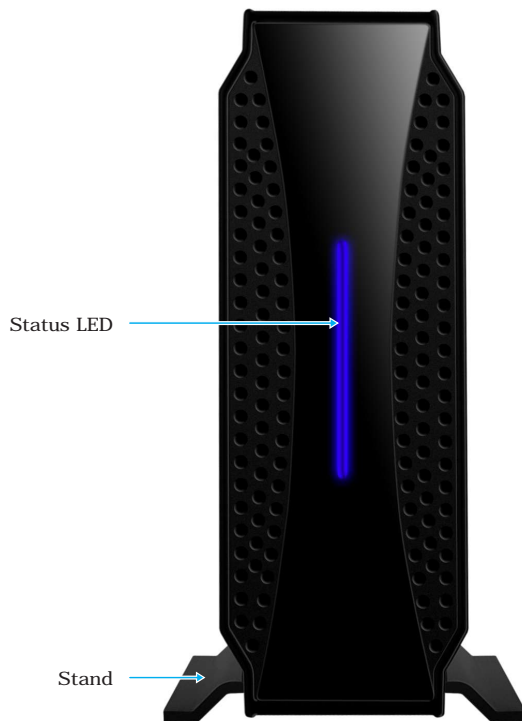

Front view

Packing content: 1x IB-371StUS2-B, 1x wall power supply 1x USB data cable, 1x eSATA data cable, 1x set of screws, 1x screw driver, 1x manual

Logistical data

Packing unit:	10 pcs./carton	Dimension / carton:	500x425x225 mm	Import tax:	84733080
Total weight:	10.9 kg/carton	Dimension (incl. packing):	243x206x85 mm		
Gross weight (inc. packing):	0.67 kg	Dimension from article:	205x125x45 mm		
Net weight:	0.47 kg	Country of origin:	China