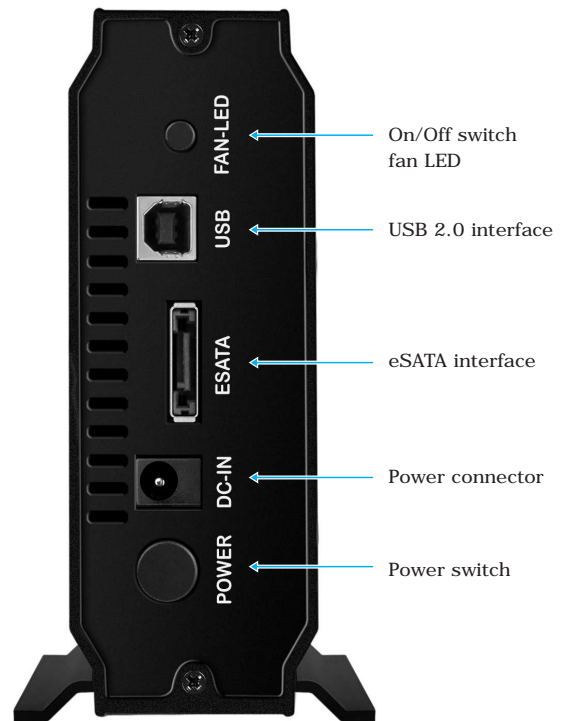

Rear view

Packing content: 1x IB-371StUS2-B, 1x wall power supply 1x USB data cable, 1x eSATA data cable, 1x set of screws, 1x screw driver, 1x manual

Logistical data

Packing unit:	10 pcs./carton	Dimension / carton:	500x425x225 mm	Import tax:	84733080
Total weight:	10.9 kg/carton	Dimension (incl. packing):	243x206x85 mm		
Gross weight (inc. packing):	0.67 kg	Dimension from article:	205x125x45 mm		
Net weight:	0.47 kg	Country of origin:	China