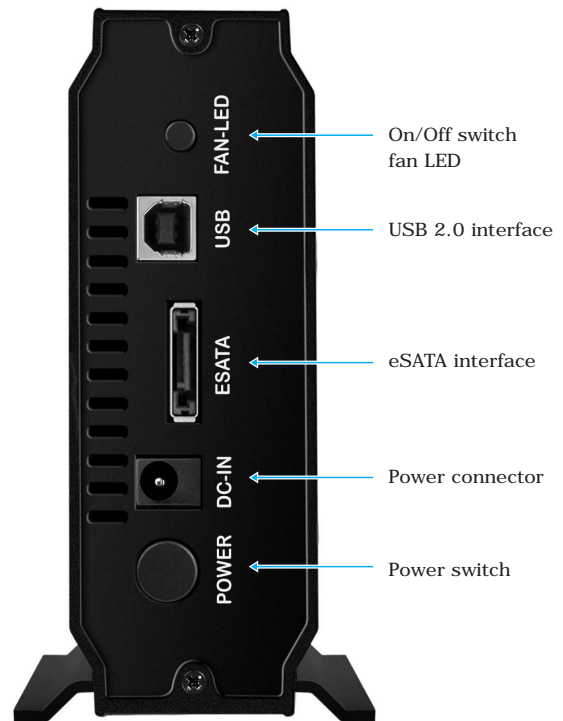

**IB-371StUS2-B**  
External enclosure for 3.5" SATA HDDs

Key features

- Aluminium alloy case
- 3.5" SATA HDD to USB 2.0 + eSATA host
- Vertical and horizontal useable
- Hot Plug & Play and Hot Swap
- Supports SATA HDDs (I & II)
- 8 cm side fan, blue light (can be switched off)
- Transfer rates: USB 2.0 up to 480 Mbit/s, eSATA up to 3 Gbit/s

The Spin and the Wheel

What looks like a big blue wheel is the illuminated 8 cm big fan. It is the self-confident signature of this cool enclosure for 3.5" SATA HDDs. USB 2.0 and eSATA ports make the data transfer fast. Hot Plug & Play as well as Hot Swap make the changing of the HDD fast.

Technical data

Model	IB-371StUS2-B	Plug & Play	Yes
Article No.	20377	External data interface	1x USB 2.0, 1x eSATA
EAN code	4250078184638	Operating system	OS independent
Brand	ICY BOX	Transfer rate	USB 2.0 up to 480 Mbit/s, eSATA up to 3 Gbit/s
Article text	External enclosure for 3.5" SATA HDDs with USB 2.0 and eSATA interface	Fan	1x 80x80x25 mm, blue lightning (can be switched off)
Colour	Black	Power switch	Yes
Material	Aluminium	LED	Power, HDD access
HDD interface	1x 3.5" SATA I/II	Power connector	External wall power supply: AC: 100-240 V, 50-60 Hz/ max. 0,7 A, DC: 12 V/2 A, 24 W
HDD capacity	No limit		
Hot Swap	Yes		

Front view

Rear view

Packing content: 1x IB-371StUS2-B, 1x wall power supply 1x USB data cable, 1x eSATA data cable, 1x set of screws, 1x screw driver, 1x manual

Logistical data

Packing unit:	10 pcs./carton	Dimension / carton:	500x425x225 mm	Import tax:	84733080
Total weight:	10.9 kg/carton	Dimension (incl. packing):	243x206x85 mm		
Gross weight (inc. packing):	0.67 kg	Dimension from article:	205x125x45 mm		
Net weight:	0.47 kg	Country of origin:	China		