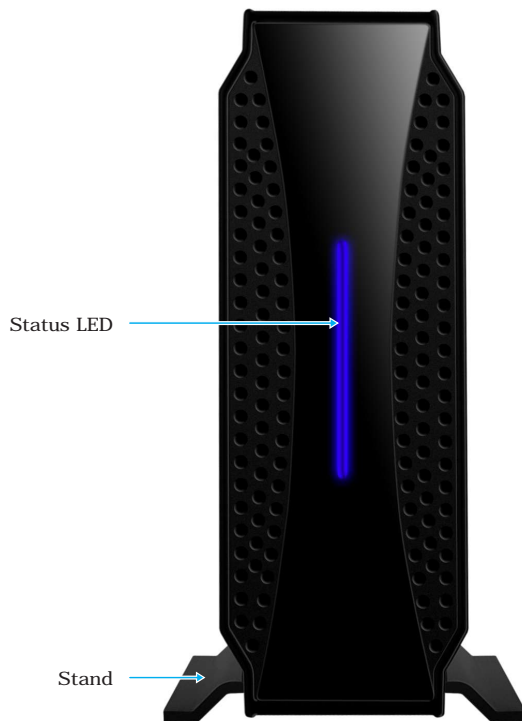

## IB-371StUS2-B External enclosure for 3.5" SATA HDDs

### Key features

- Aluminium alloy case
- 3.5" SATA HDD to USB 2.0 + eSATA host
- Vertical and horizontal useable
- Hot Plug & Play and Hot Swap
- Supports SATA HDDs (I & II)
- 8 cm side fan, blue light (can be switched off)
- Transfer rates: USB 2.0 up to 480 Mbit/s, eSATA up to 3 Gbit/s

### The Spin and the Wheel

What looks like a big blue wheel is the illuminated 8 cm big fan. It is the self-confident signature of this cool enclosure for 3.5" SATA HDDs. USB 2.0 and eSATA ports make the data transfer fast. Hot Plug & Play as well as Hot Swap make the changing of the HDD fast.

### Technical data

Model	IB-371StUS2-B	Plug & Play	Yes
Article No.	20377	External data interface	1x USB 2.0, 1x eSATA
EAN code	4250078184638	Operating system	OS independent
Brand	ICY BOX	Transfer rate	USB 2.0 up to 480 Mbit/s, eSATA up to 3 Gbit/s
Article text	External enclosure for 3.5" SATA HDDs with USB 2.0 and eSATA interface	Fan	1x 80x80x25 mm, blue lightning (can be switched off)
Colour	Black	Power switch	Yes
Material	Aluminium	LED	Power, HDD access
HDD interface	1x 3.5" SATA I/II	Power connector	External wall power supply: AC: 100-240 V, 50-60 Hz/ max. 0,7 A, DC: 12 V/2 A, 24 W
HDD capacity	No limit		
Hot Swap	Yes		