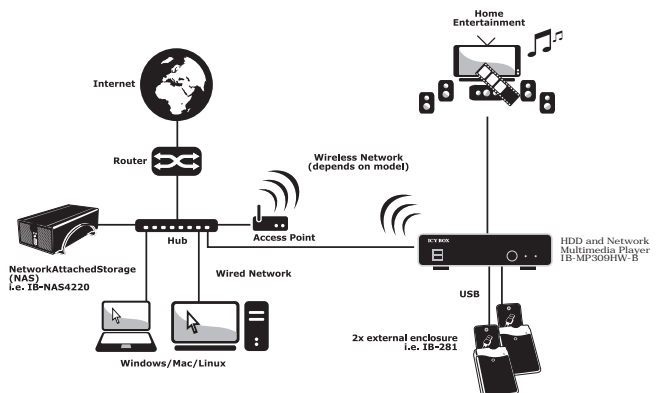

IB-MP309HW-B HDD and Network Multimedia Player with Full HD

Key features

- Powerful Media Chip Sigma Designs EM8635
- Supports: LAN 10/100 Mbps, RJ-45
- Supports: WiFi IEEE802.11n (optional WiFi USB dongle required)
- 4 server in one: UPnP, SAMBA, NFS, FTP
- Supports all current formats
- Audio out: Stereo 2 Ch (RCA), SPDIF (coaxial/optical)
- Video out: HDMI 1.3, Composite, S-Video, Component
- Supports 3.5" SATA HDDs up to 1.5 TB
- File System: Ext3 (supports full network functional range), NTFS/FAT32 (limited network functional range)
- Transfer rates: USB 2.0 up to 480 Mbit/s
- Supports Windows up to XP/Vista/Windows7, MAC OS >9/X, Linux
- Controllable by remote control and USB keyboard (not included) – connected by cable or RF transfer

Technical data

Model	IB-MP309HW-B
Article No. / EAN Code	25333 / 4250078184294
Colour	Black
Brand	ICY BOX
Article text	HDD and Network Multimedia Player with Full HD
Processor/system board	Sigma Designs® EM8635, 300 MHz 32-bit RISC, 256 MB DDR SDRAM Video Puffer
Network support	LAN 10/100 Mbps, RJ-45, WLAN WiFi IEEE802.11n (by optional WiFi Dongle)
Network protocol	SAMBA (SMB), FTP, NFS, UPnP
WEB portal	i.e.: YouTube, Picasa, Shoutcast, RSS Feeds
File system	• Ext2/3 (supports full network functional range) • NTFS/FAT32 (limited network functional range)
HDD interface	3.5" SATA up to 1.5 TB
External data interface	2x USB2.0 Host, 1x USB 2.0 to PC
External video interface	Composite, S-Video, Component, HDMI 1.3 (up to 1920x1080p)
External audio interface	Stereo L/R, SPDIF (coaxial/optical)
Power supply	AC 100-240 V, 50-60 Hz, 35 W, DC 12 V, 3 A

Front view

1. 2x USB 2.0 Host
2. Infrared Window
3. Data access LED
4. Power LED

Back view

1. Power supply IN
2. USB 2.0 to PC
3. HDMI OUT
4. Composite OUT
5. S-Video OUT
6. YPbPr (Component) OUT
7. S/PDIF coaxial OUT
8. S/PDIF optical OUT
9. Stereo L/R OUT
10. RJ-45 10/100 Mbp/s interface
11. ON-/OFF switch
12. 40 mm cooling fan