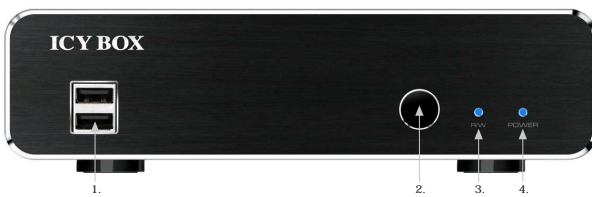

IB-MP309HW-B HDD and Network Multimedia Player with Full HD

Key features

- Powerful Media Chip Sigma Designs EM8635
- Supports: LAN 10/100 Mbps, RJ-45
- Supports: WiFi IEEE802.11n (optional WiFi USB dongle required)
- 4 server in one: UPnP, SAMBA, NFS, FTP
- Supports all current formats
- Audio out: Stereo 2 Ch (RCA), SPDIF (coaxial/optical)
- Video out: HDMI 1.3, Composite, S-Video, Component
- Supports 3.5" SATA HDDs up to 1.5 TB
- File System: Ext3 (supports full network functional range), NTFS/FAT32 (limited network functional range)
- Transfer rates: USB 2.0 up to 480 Mbit/s
- Supports Windows up to XP/Vista/Windows7, MAC OS >9/X, Linux
- Controllable by remote control and USB keyboard (not included) – connected by cable or RF transfer

Technical data

Model	IB-MP309HW-B
Article No. / EAN Code	25333 / 4250078184294
Colour	Black
Brand	ICY BOX
Article text	HDD and Network Multimedia Player with Full HD
Processor/system board	Sigma Designs® EM8635, 300 MHz 32-bit RISC, 256 MB DDR SDRAM Video Puffer
Network support	LAN 10/100 Mbps, RJ-45, WLAN WiFi IEEE802.11n (by optional WiFi Dongle)
Network protocol	SAMBA (SMB), FTP, NFS, UPnP
WEB portal	i.e.: YouTube, Picasa, Shoutcast, RSS Feeds
File system	• Ext2/3 (supports full network functional range) • NTFS/FAT32 (limited network functional range)
HDD interface	3.5" SATA up to 1.5 TB
External data interface	2x USB2.0 Host, 1x USB 2.0 to PC
External video interface	Composite, S-Video, Component, HDMI 1.3 (up to 1920x1080p)
External audio interface	Stereo L/R, SPDIF (coaxial/optical)
Power supply	AC 100-240 V, 50-60 Hz, 35 W, DC 12 V, 3 A

Front view

1. 2x USB 2.0 Host
2. Infrared Window
3. Data access LED
4. Power LED

Back view

1. Power supply IN
2. USB 2.0 to PC
3. HDMI OUT
4. Composite OUT
5. S-Video OUT
6. YPbPr (Component) OUT
7. S/PDIF coaxial OUT
8. S/PDIF optical OUT
9. Stereo L/R OUT
10. RJ-45 10/100 Mbp/s interface
11. ON-/OFF switch
12. 40 mm cooling fan