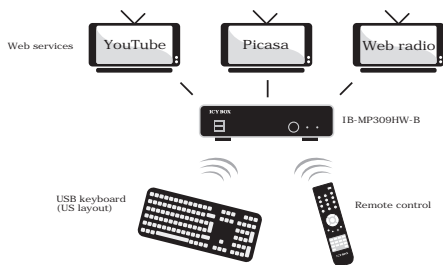

Technical data

Model	IB-MP309HW-B
Article No. / EAN Code	25333 / 4250078184294
Colour	Black
Brand	ICY BOX
Article text	HDD and Network Multimedia Player with Full HD
Processor/system board	Sigma Designs® EM8635, 300 MHz 32-bit RISC, 256 MB DDR SDRAM Video Puffer
Network support	LAN 10/100 Mbps, RJ-45, WLAN WiFi IEEE802.11n (by optional WiFi Dongle)
Network protocol	SAMBA (SMB), FTP, NFS, UPnP
WEB portal	i.e.: YouTube, Picasa, Shoutcast, RSS Feeds
File system	• Ext2/3 (supports full network functional range) • NTFS/FAT32 (limited network functional range)
HDD interface	3.5" SATA up to 1.5 TB
External data interface	2x USB2.0 Host, 1x USB 2.0 to PC
External video interface	Composite, S-Video, Component, HDMI 1.3 (up to 1920x1080p)
External audio interface	Stereo L/R, SPDIF (coaxial/optical)
Power supply	AC 100-240 V, 50-60 Hz, 35 W, DC 12 V, 3 A

Full HD. Big Fun. The Big Show.

HDD multimedia player with Full HD. Plays all current High Definition formats – whether streamed, from Blu-ray disc or from elsewhere. Its broad offering of web services brings e. g. YouTube to the big screen or even the silver screen. Employment of a wireless keyboard is possible as well as Wi-Fi. It's big entertainment for big fun.

Front view

1. 2x USB 2.0 Host
2. Infrared Window
3. Data access LED
4. Power LED

Back view

1. Power supply IN
2. USB 2.0 to PC
3. HDMI OUT
4. Composite OUT
5. S-Video OUT
6. YPbPr (Component) OUT
7. S/PDIF coaxial OUT
8. S/PDIF optical OUT
9. Stereo L/R OUT
10. RJ-45 10/100 Mbp/s interface
11. ON-/OFF switch
12. 40 mm cooling fan