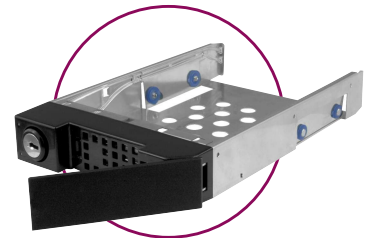

The ICY BOX Mediaserver is a secure media server that lets you store, manage, share and enjoy your digital media. You can collect and store content including personal photos, music, videos and documents. The ICY BOX Mediaserver can automatically back up your precious data, saving it from loss. It is easy to drag and drop digital media to ICY BOX Mediaserver, catalog it into folders, and share it by creating albums. The ICY BOX Mediaserver allows you to access your content through digital media players on your home network, or from any computer in the world through the web. You can even upload, download and view your content on a mobile handset.

Store - You can securely store digital media in one place: your ICY BOX Mediaserver. The ICY BOX Mediaserver allows you to upload content locally from a computer on the home network, or remotely access across the Internet. For example, it allows you to upload photos while you're on the road or on vacation. You can back up the PCs and Macs on your home network to the ICY BOX Mediaserver. DesktopMirror automatically backs up selected folders on a regular basis. Vista Backup and Time Machine can use the ICY BOX Mediaserver as the backup disk. Backed up content is always available, even if the computer is turned off.

Manage - You can organize your digital media into shared FamilyLibrary folders or private MyLibrary folders. After you upload a file, you can add a caption and tags to the file. Later you can search for files that match the caption and tags.

Share - You can create albums to share your digital media with family on your home network and friends across the Internet. You can even share selected content with the public, while keeping private media secure. For example, you can put the latest baby pictures in a shared album, and they will automatically appear in grandma's digital photo frame.

Enjoy - You can show digital media on computers and media players on your home network, and remotely on computers across the Internet. The media server built into the ICY BOX Mediaserver makes content available to a wide variety of media players that support the UPnP-AV, DLNA or Windows Media Connect standards. This way you can view photos through an Xbox 360 or PS3 in the living room, while listening to music through a networked sound system in the family room.

Print - You can connect a USB printer to the ICY BOX Mediaserver, and then share the printer with all the computers on your home network.

Premium features - (30 day test version included – if caught attention afterwards annual charges 19,99 $)

Premium features extend the capabilities of the ICY BOX Mediaserver, and are available to licensed users. Premium features may include:

Viewing images with CoolIris / Sharing albums through Facebook, Flickr or RSS / Setting up unlimited user accounts / Remote access to ICY BOX Folders and the ICY BOX Application / FTP and FTPS and mobile device support

Logistical data