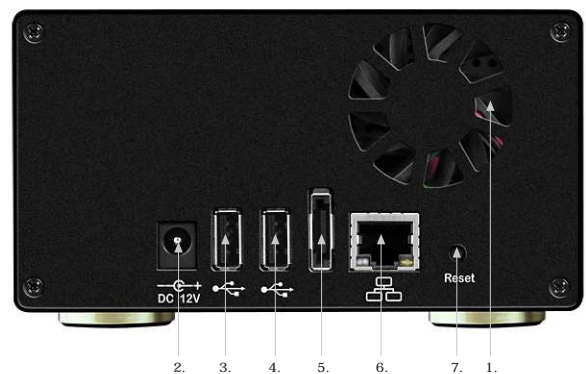

Rear view

1. 40 mm cooling fan
2. Power supply in
3. USB interface 1 (external drive port)
4. USB interface 2 (external drive port)
5. eSATA interface (external drive port)
6. Gbit LAN interface
7. Reset button

Package content: 1x IB-NAS6210, 1x wall power supply, 1x LAN cable, 1x set of keys, 1x software CD, 1x quick installation guide (multilanguage)