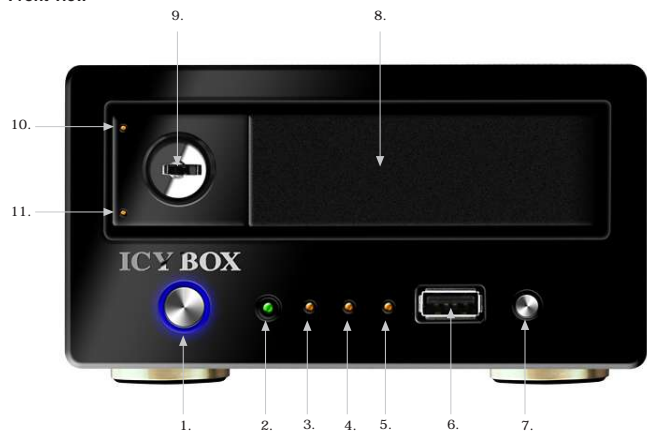

The New Media-Station ICY BOX IB-NAS6210 – superb entertainment worldwide

Store at home, enjoy throughout the world. With your media data – photos, music, videos – stored on the new ICY BOX IB-NAS6210 you can access them wherever in the world with an Internet connected media player, smart-phone, netbook or PC. In the web-browser you choose music or movie no matter where you are, in bus, a car or on a beach. Times when you had to move playlists to your mobile device are over.

How this works? The ICY BOX media-station IB-NAS6210 is a server connected to the Internet. You can mount a 3.5" HDD inside. Here is the central storage for your media data. You can even share the media-station with others. Thus one or more media collections can be used by several friends or family.

Front view

1. Power button	7. OTB button
2. Power LED	8. Removable HDD tray
3. HDD status LED	9. Lockable by key
4. eSATA status LED	10. HDD operation LED
5. Backup status LED	11. HDD access LED
6. Front USB interface (OTB and printer port)