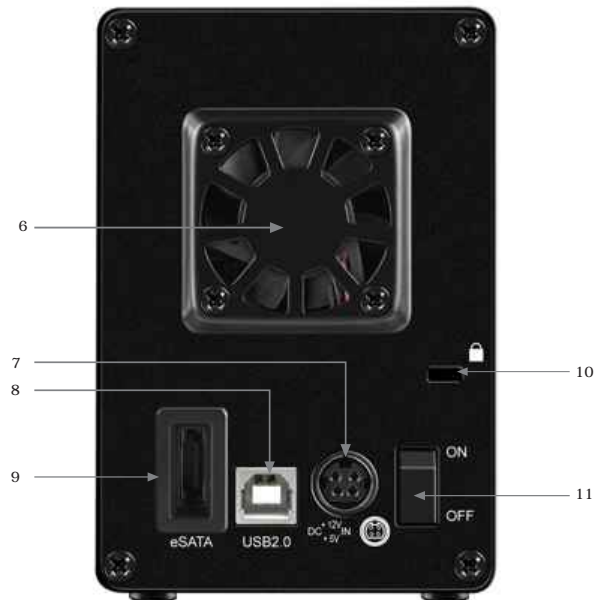

In order for the computer to access volumes larger than 2TB, both the hardware and Operating System need to support large volumes (e.g.: WinVista/7 32bit/64bit or Mac OS 10.4 and above).

Technical data			
Model	IB-RD4320StUS2	Transfer rate	USB 2.0 up to 480 Mbit/s, eSATA up to 3.0 Gbit/s
Article No.	43200	RAID level	0, 1, NRaid, JBOD
EAN code	4250078184270	Auto Rebuilding	Yes
Brand	ICY BOX	Hot Swap	Yes
Colour	Black	Plug & Play	Yes
Material	Aluminium	LED	Power on/Read/Write access, Rebuild error/Rebuilding data, HDD status/HDD error
Article text	External Raid Storage Enclosure for 2x 3.5" SATA HDDs	Alarm	No
Processor	JM352	Fan	40x40 mm
Operating system	PC & Mac (Windows 2000/XP/ Vista/7, >OS 10.4)	Power switch	Yes
HDD interface	3.5" SATA	Power connector	External power supply: AC: 100-240 V, 57 W, 12 V/3 A, 5 V/4,2 A
HDD capacity	No Limit		
External data interface	USB 2.0, eSATA		

Front view without facing

Rear view

- | | |
|--------------------------------------|--------------------------|
| 1. LED Power/Read/Write access | 4. LED status/error HDD2 |
| 2. LED Rebuild error/Rebuilding data | 5. Raid switch |
| 3. LED status/error HDD1 | |

- | | |
|----------------------|-----------------------------|
| 6. Fan | 9. eSATA interface |
| 7. DC in | 10. Kensington Lock fitting |
| 8. USB 2.0 interface | 11. Power switch |

Packing content

1x IB-RD4320StUS2, 1x power adaptor and cord, 1x USB cable, 1x eSATA cable, 1x manual