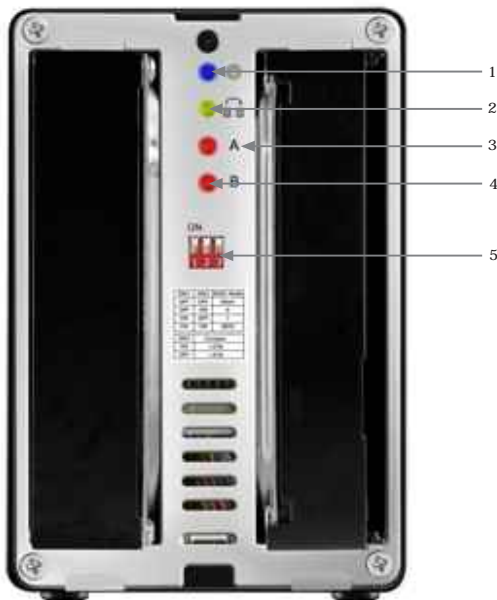

Front view without facing