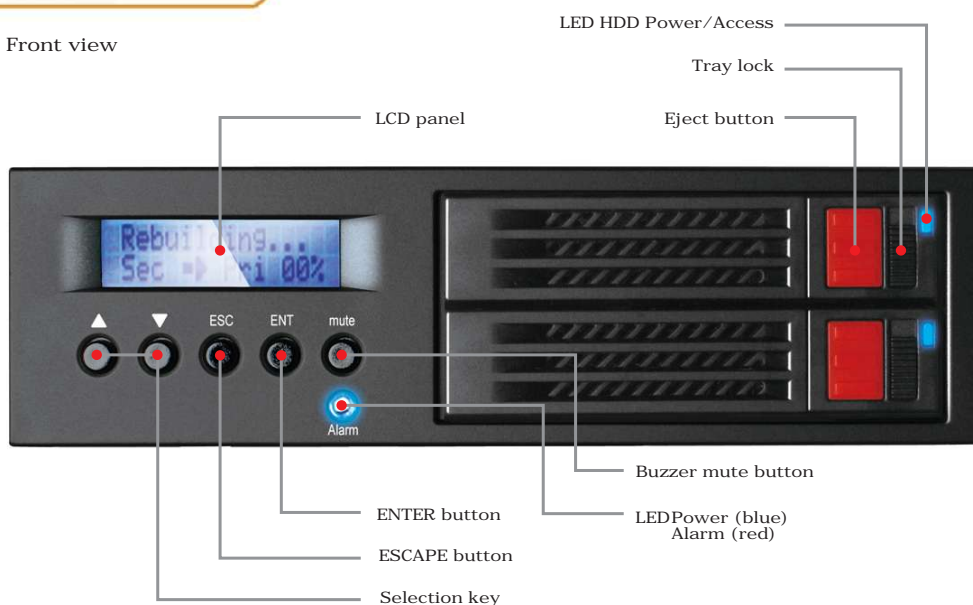

MR2020 Serie Internal 2x 2.5" SATA RAID System

Key features

- Internal 2x 2.5" Hard Disk RAID System in a 5.25" bay
- HDDs up to 12.5 mm height
- RAID 0, 1
- Supports Hot Swap
- Compatibility with all versions of Windows, Linux and Mac OS
- Alarm for HDD failure, fan failure and overheating by acoustic signal, LED, LCD display and/or RaidGUIDE software (software only for Windows)
- Tray lock and eject button for each HDD tray
- Simple installation of HDD

Technical data

Model	MR2020-2S-S2
Article No.	12163
EAN code	4711132863895
Brand	RAIDON
Colour	Black
Material	Aluminium
Article text	Internal 2x 2.5" RAID System
Chip set	RAIDON SR2045
Operating system	OS independent
HDD interface	2x 2.5" SATA II
HDD capacity	Up to 2.2 TB
HDD height	Up to 12.5 mm
Required space	1x 5,25" bay
External data interface	1x SATA
Transfer rate	Up to 3 Gbit/s
User interface	1x RS232

Raid Level	RAID 0, 1
Auto Rebuilding	Yes
Hot Swap	Yes
Plug & Play	Yes
Display	Power, HDD failure, HDD not installed, Rebuilding, Fan failure
Buttons	Selection (Up/Down), ESC, ENT, Mute, Eject, Tray lock
LED	Power/Alarm, HDD Power/Access
Alarm	Acoustic and/or visual for HDD failure, Overheating, Fan failure
Fan	30x30 mm
Power switch	No
Power supply	1x 4Pin Molex

Front view

Rückansicht

Make Assurance Double Sure

This system for two 2.5" HDDs mirrors data from one HDD to the other (RAID 1). In the moment you insert the second HDD – hot swappable, that means with the PC running – the RAID starts. Mirroring means a clear advantage. Should one drive be damaged the data is on the other (undamaged) HDD still existing and accessible.