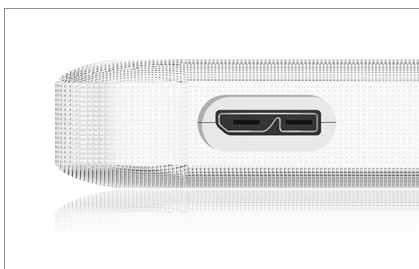

ICY BOX IB-233U3-Wh

External enclosure for 2.5" SATA
HDD/SSD with USB 3.0 interface
and silicone protection sleeve

Key features

- Case for 1x 2.5" SATA HDD
- Aluminium case with hair lined surface
- USB 3.0 Host Interface 5 Gbit/s
- LED Display for power and HDD/SSD access
- HDD up to 9.5 mm height, capacity not limited
- Windows®, macOS® compatible
- Plug & Play and HotSwap

Packing content

1x IB-233U3-Wh, 1x USB cable, 1x manual,
1x silicone protection sleeve

All in white

The IB-233U3-Wh presents itself as an elegant white 2.5" enclosure surrounded by a matching silicone sleeve. But the inner values don't fall short of anything. USB 3.0 with UASP support to make data transfer very fast and connecting the enclosure is easy play.

HotSwap	Yes
Plug & Play	Yes
External data interface	USB 3.0
Operating system	Windows® & macOS®
Transfer rate	USB 3.0 up to 5 Gbit/s
UASP	UASP is supported
Fan	No fan, for silent operation
LED	Power and HDD access
Protection	Anti-shock silicone protection sleeve
Power connector	Power via USB Bus

ICY BOX **IB-233U3-Wh** External enclosure for 2.5" SATA HDD/SSD with USB 3.0 interface and silicone protection sleeve

A love story

In elegant white, this enclosure attracts attention but remains very light at the same time, due to the plastic used. The white silicone sleeve absorbs both vibration and other impacts.