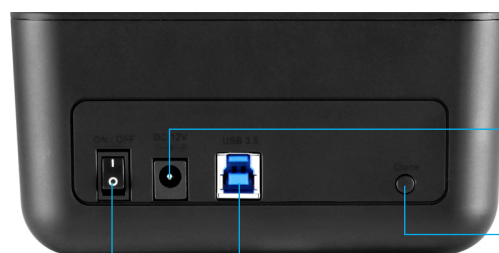

## IB-122CL-U3 2bay Docking- and Clone Station for 2.5" and 3.5" SATA HDDs with JBOD Function and USB 3.0

### JBOD Docking- and Clone Station with USB 3.0

Working with a cabinet full with HDDs is a good reason to use this double docking station. It is for 2.5" as well as for 3.5" SATA HDDs.

The 2.5" HDDs might have a height of 9.5 or 12.5 mm, even 15 mm. Due to its power supply the dock also runs 12 V HDDs.

Front view

SATA HDD 1 slot (clone source)

SATA HDD 2 Slot (clone target)

LEDs for:  
 Clone progress  
 Clone success/failure  
 SATA HDD 1 connected/data transfer  
 SATA HDD 2 connected/data transfer  
 Power

Rear view

Power connector

Clone button

USB 3.0 Interface

Power switch

Packing content: 1x IB-122CL-U3, 1x Wall Power Supply, 1x USB 3.0 Cable, 1x Manual

Logistical data

Packing unit:	10 pcs./carton	Dimension/carton:	530x370x280 mm
Total weight:	11.7 kg/carton	Dimension of packing box:	102x240x176 mm
Gross weight (incl. packing):	1.075 kg	Dimension of article:	135x140x70 mm
Net weight:	0.525 kg	Country of origin:	China