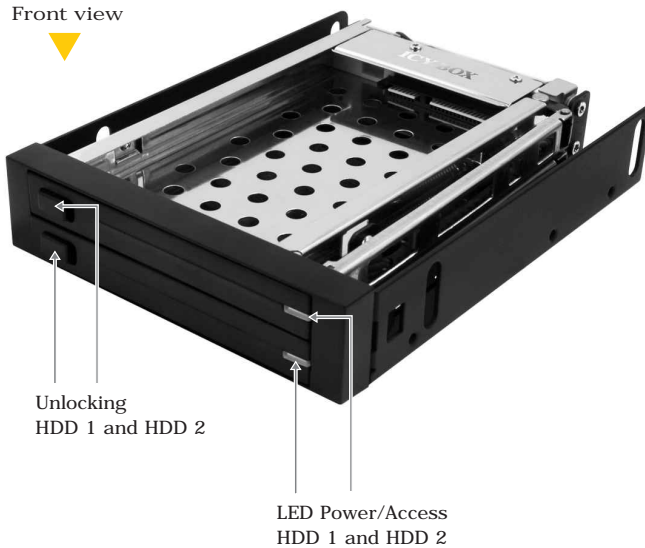

IB-2226StS 2x 2.5" SATA Mobile Rack

Key features

- 2x 2.5" SATA HDD or SSD in 1x 3.5" bay
- Easy Swap® - tool less HDD or SSD installation and exchange
- Hard disk capacity not limited
- Support HDD height up to 9.5 mm
- SATA host interface 6.0 Gbit/s
- Low noise, fanless design
- LED for power and HDD access
- Supports Hot Swap
- Supports all operating systems

Double-decker

This is the way how two 2.5 SATA HDDs or SSDs fit into a 3.5" bay. Each has its own front-flap and an LED for power and access indication. Easy Swap allows for quick mounting and demounting without any tool.

Technical data

Model	IB-2226StS	Hot Swap	Yes
Article No.	20904	Plug & Play	No
EAN code	4250078184553	Host connection	2x SATA Power Connector 15Pin/ 2x SATA Data Connector 7Pin
Brand	ICY BOX	Transfer rate	Up to 6 Gbit/s
Article text	2x 2.5" SATA Mobile Rack	Operating system	OS independent
Colour	Black	LED	Power/HDD Access
Material	Aluminium/Plastic	Alarm	No
HDD size	2.5"	Lock	No
HDD height	Up to 9.5 mm	Power switch	No
HDD interface	2x SATA I/II	Fan	No
HDD capacity	No limit	Power connector	2 x 15Pin SATA
Required space	1x 3.5"		

Front view

Rear view

Packing content: 1x IB-2226StS, 2x SATA cable, 2x power and LED cable, 4x screw, 1x HDD protection film, 1x manual

Logistical data

Packing unit:	32 pcs./carton	Dimension / carton:	475x372x269 mm
Total weight:	16.0 kg/carton	Dimension (incl. packing):	175x52x126 mm
Gross weight (inc. packing):	0.45 kg	Dimension from article:	102x25x133 mm
Net weight:	0.217 kg	Country of origin:	China