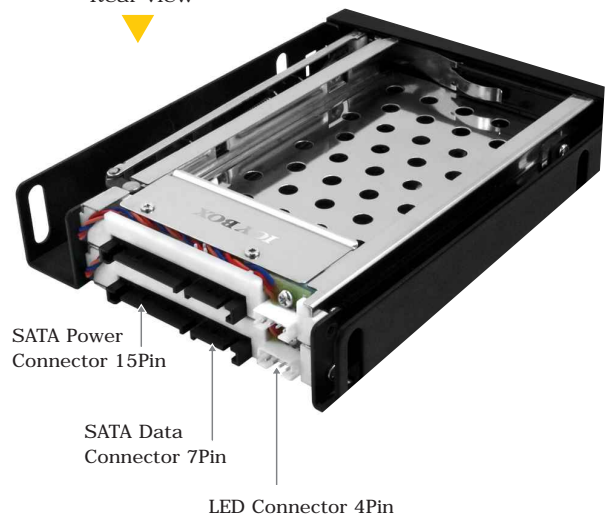

IB-2226StS 2x 2.5" SATA Mobile Rack

Key features

- 2x 2.5" SATA HDD or SSD in 1x 3.5" bay
- Easy Swap® - tool less HDD or SSD installation and exchange
- Hard disk capacity not limited
- Support HDD height up to 9.5 mm
- SATA host interface 6.0 Gbit/s
- Low noise, fanless design
- LED for power and HDD access
- Supports Hot Swap
- Supports all operating systems

Double-decker

This is the way how two 2.5 SATA HDDs or SSDs fit into a 3.5" bay. Each has its own front-flap and an LED for power and access indication. Easy Swap allows for quick mounting and demounting without any tool.

Technical data

Model	IB-2226StS	Hot Swap	Yes
Article No.	20904	Plug & Play	No
EAN code	4250078184553	Host connection	2x SATA Power Connector 15Pin/ 2x SATA Data Connector 7Pin
Brand	ICY BOX	Transfer rate	Up to 6 Gbit/s
Article text	2x 2.5" SATA Mobile Rack	Operating system	OS independent
Colour	Black	LED	Power/HDD Access
Material	Aluminium/Plastic	Alarm	No
HDD size	2.5"	Lock	No
HDD height	Up to 9.5 mm	Power switch	No
HDD interface	2x SATA I/II	Fan	No
HDD capacity	No limit	Power connector	2 x 15Pin SATA
Required space	1x 3.5"		

Front view

Rear view

Packing content: 1x IB-2226StS, 2x SATA cable, 2x power and LED cable, 4x screw, 1x HDD protection film, 1x manual

Logistical data

Packing unit:	32 pcs./carton	Dimension / carton:	475x372x269 mm
Total weight:	16.0 kg/carton	Dimension (incl. packing):	175x52x126 mm
Gross weight (inc. packing):	0.45 kg	Dimension from article:	102x25x133 mm
Net weight:	0.217 kg	Country of origin:	China