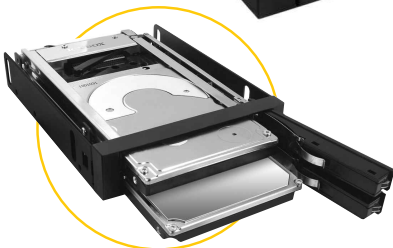

IB-2226StS 2x 2.5" SATA Mobile Rack

Key features

- 2x 2.5" SATA HDD or SSD in 1x 3.5" bay
- Easy Swap® - tool less HDD or SSD installation and exchange
- Hard disk capacity not limited
- Support HDD height up to 9.5 mm
- SATA host interface 6.0 Gbit/s
- Low noise, fanless design
- LED for power and HDD access
- Supports Hot Swap
- Supports all operating systems

Double-decker

This is the way how two 2.5 SATA HDDs or SSDs fit into a 3.5" bay. Each has its own front-flap and an LED for power and access indication. Easy Swap allows for quick mounting and demounting without any tool.

Technical data

Model	IB-2226StS	Hot Swap	Yes
Article No.	20904	Plug & Play	No
EAN code	4250078184553	Host connection	2x SATA Power Connector 15Pin/ 2x SATA Data Connector 7Pin
Brand	ICY BOX	Transfer rate	Up to 6 Gbit/s
Article text	2x 2.5" SATA Mobile Rack	Operating system	OS independent
Colour	Black	LED	Power/HDD Access
Material	Aluminium/Plastic	Alarm	No
HDD size	2.5"	Lock	No
HDD height	Up to 9.5 mm	Power switch	No
HDD interface	2x SATA I/II	Fan	No
HDD capacity	No limit	Power connector	2 x 15Pin SATA
Required space	1x 3.5"		

Front view

Rear view

Packing content: 1x IB-2226StS, 2x SATA cable, 2x power and LED cable, 4x screw, 1x HDD protection film, 1x manual

Logistical data

Packing unit:	32 pcs./carton	Dimension / carton:	475x372x269 mm
Total weight:	16.0 kg/carton	Dimension (incl. packing):	175x52x126 mm
Gross weight (inc. packing):	0.45 kg	Dimension from article:	102x25x133 mm
Net weight:	0.217 kg	Country of origin:	China